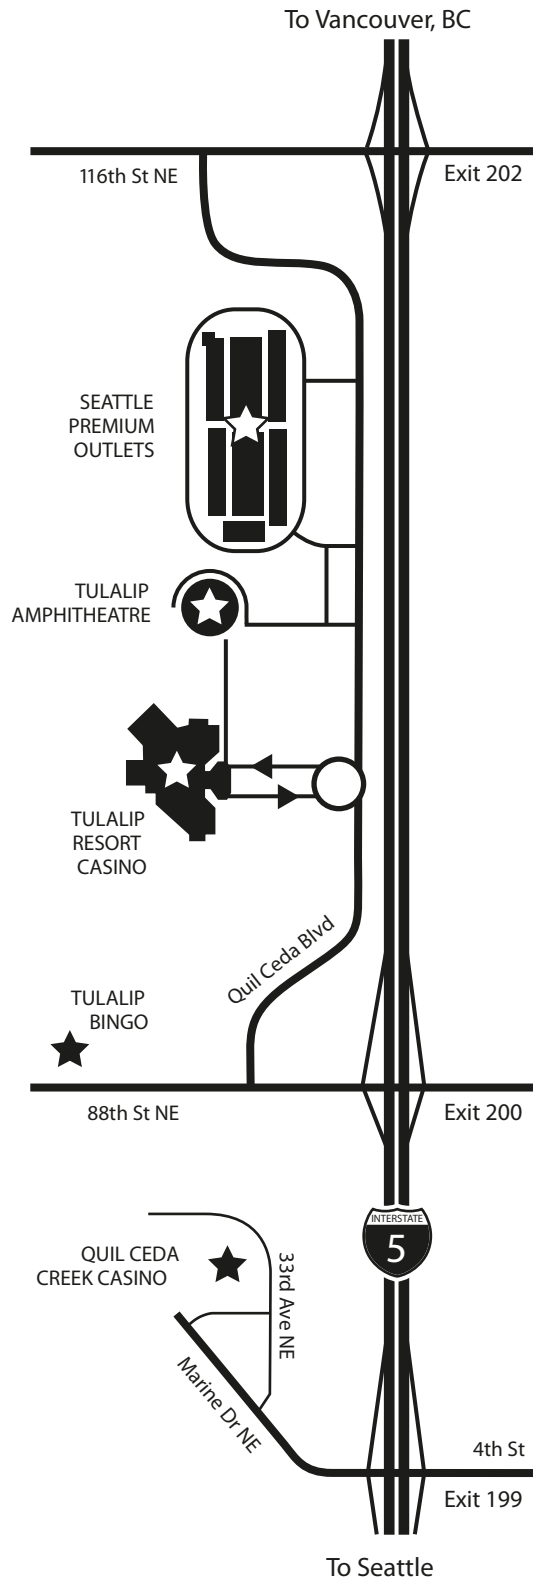

DIRECTIONS

It's easy to get to the
TULALIP RESORT CASINO
We're conveniently located off Interstate
5 just 30 minutes north of Seattle.

Traveling from Seattle:

I-5 north & take Exit 200
Turn LEFT onto 88th St NE
Turn RIGHT onto Quil Ceda Boulevard
Drive half way around the traffic circle
to the Resort entrance

Traveling from Bellingham:

I-5 south & take Exit 202
Turn RIGHT onto 116th St NE
Turn LEFT onto Quil Ceda Boulevard

In the Quil Ceda Village on I-5 (Exit 200) between Seattle & Vancouver, BC
10200 Quil Ceda Blvd., Tulalip, WA 98271 • 888-272-1111 (toll free) • www.tulalipcasino.com